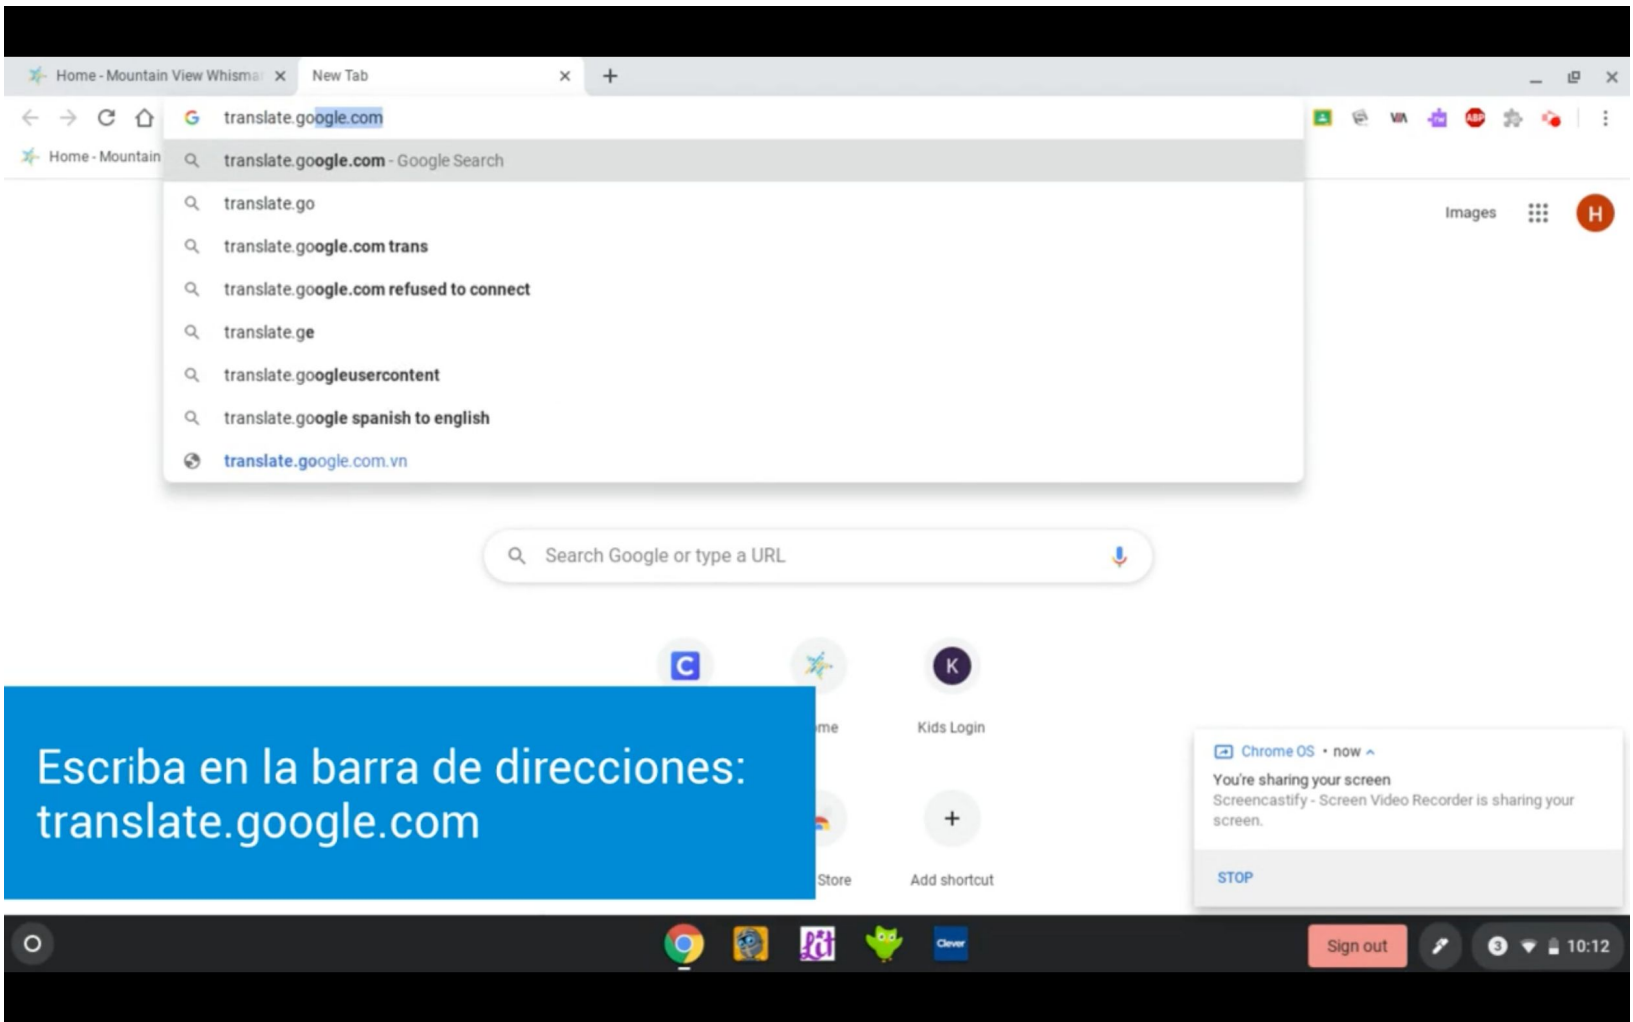

Escriba en la barra de direcciones:
translate.google.com

translate.google.com

- translate.google.com - Google Search
- translate.go
- translate.google.com trans
- translate.google.com refused to connect
- translate.ge
- translate.googleusercontent
- translate.google spanish to english
- translate.google.com.vn

Search Google or type a URL

- C
- Home
- K Kids Login
- +
- Store
- Add shortcut

Chrome OS • now

You're sharing your screen
Screencastify - Screen Video Recorder is sharing your screen.

STOP

Sign out

10:12