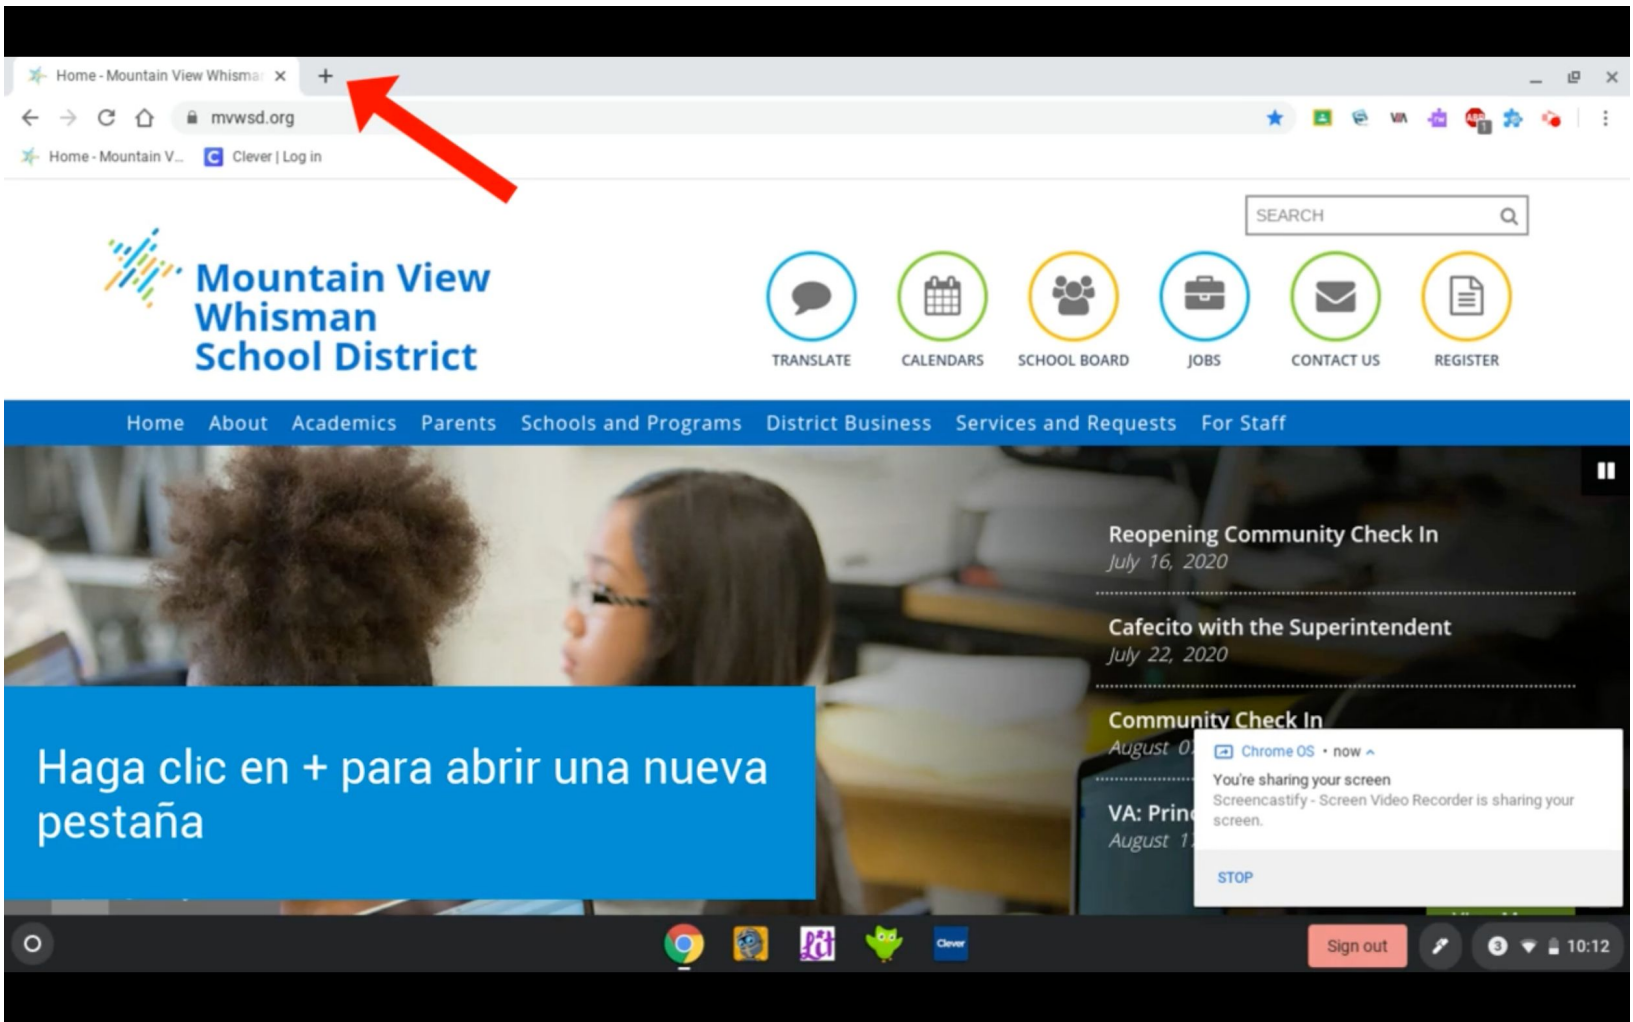

Reopening Community Check In

July 16, 2020

Cafecito with the Superintendent

July 22, 2020

Community Check In

August 0...

VA: Prin...

August 1...

Chrome OS · now ^

You're sharing your screen

ScreenCastify - Screen Video Recorder is sharing your screen.

STOP

Haga clic en + para abrir una nueva pestaña

SEARCH

**Mountain View  
Whisman  
School District**