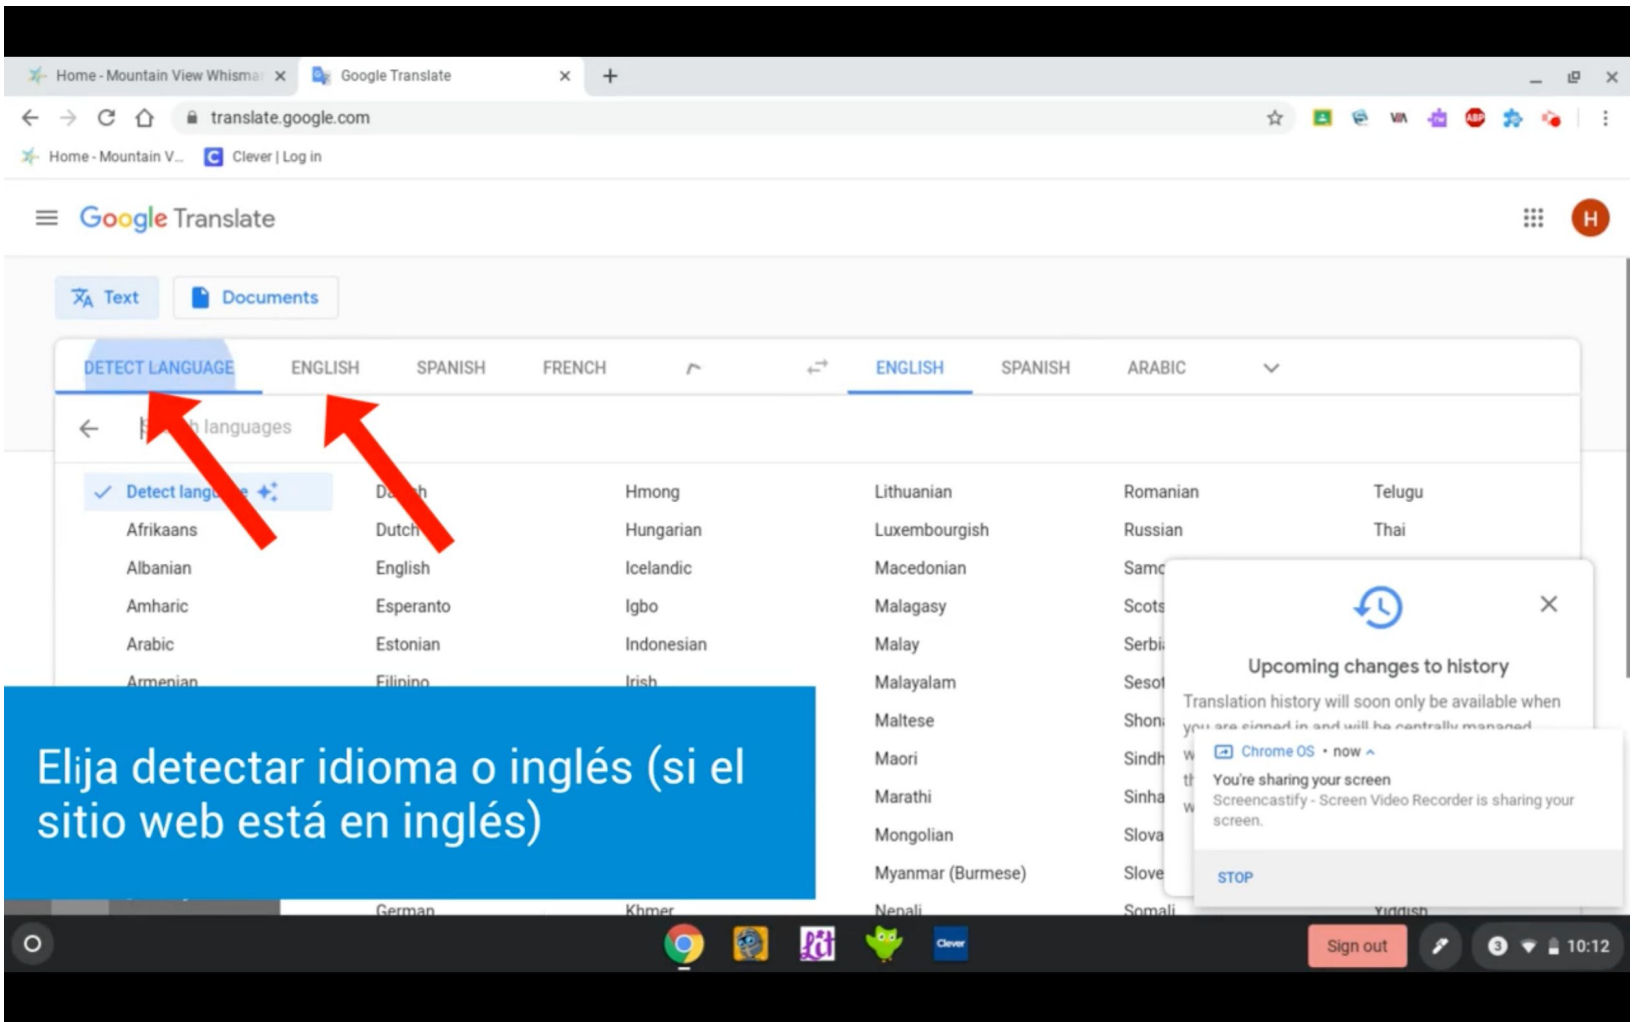

Search Google or type a URL

- C
- Home
- K Kids Login
- +
- Store
- Add shortcut

Chrome OS • now

You're sharing your screen  
Screencastify - Screen Video Recorder is sharing your screen.

STOP

Sign out

10:12